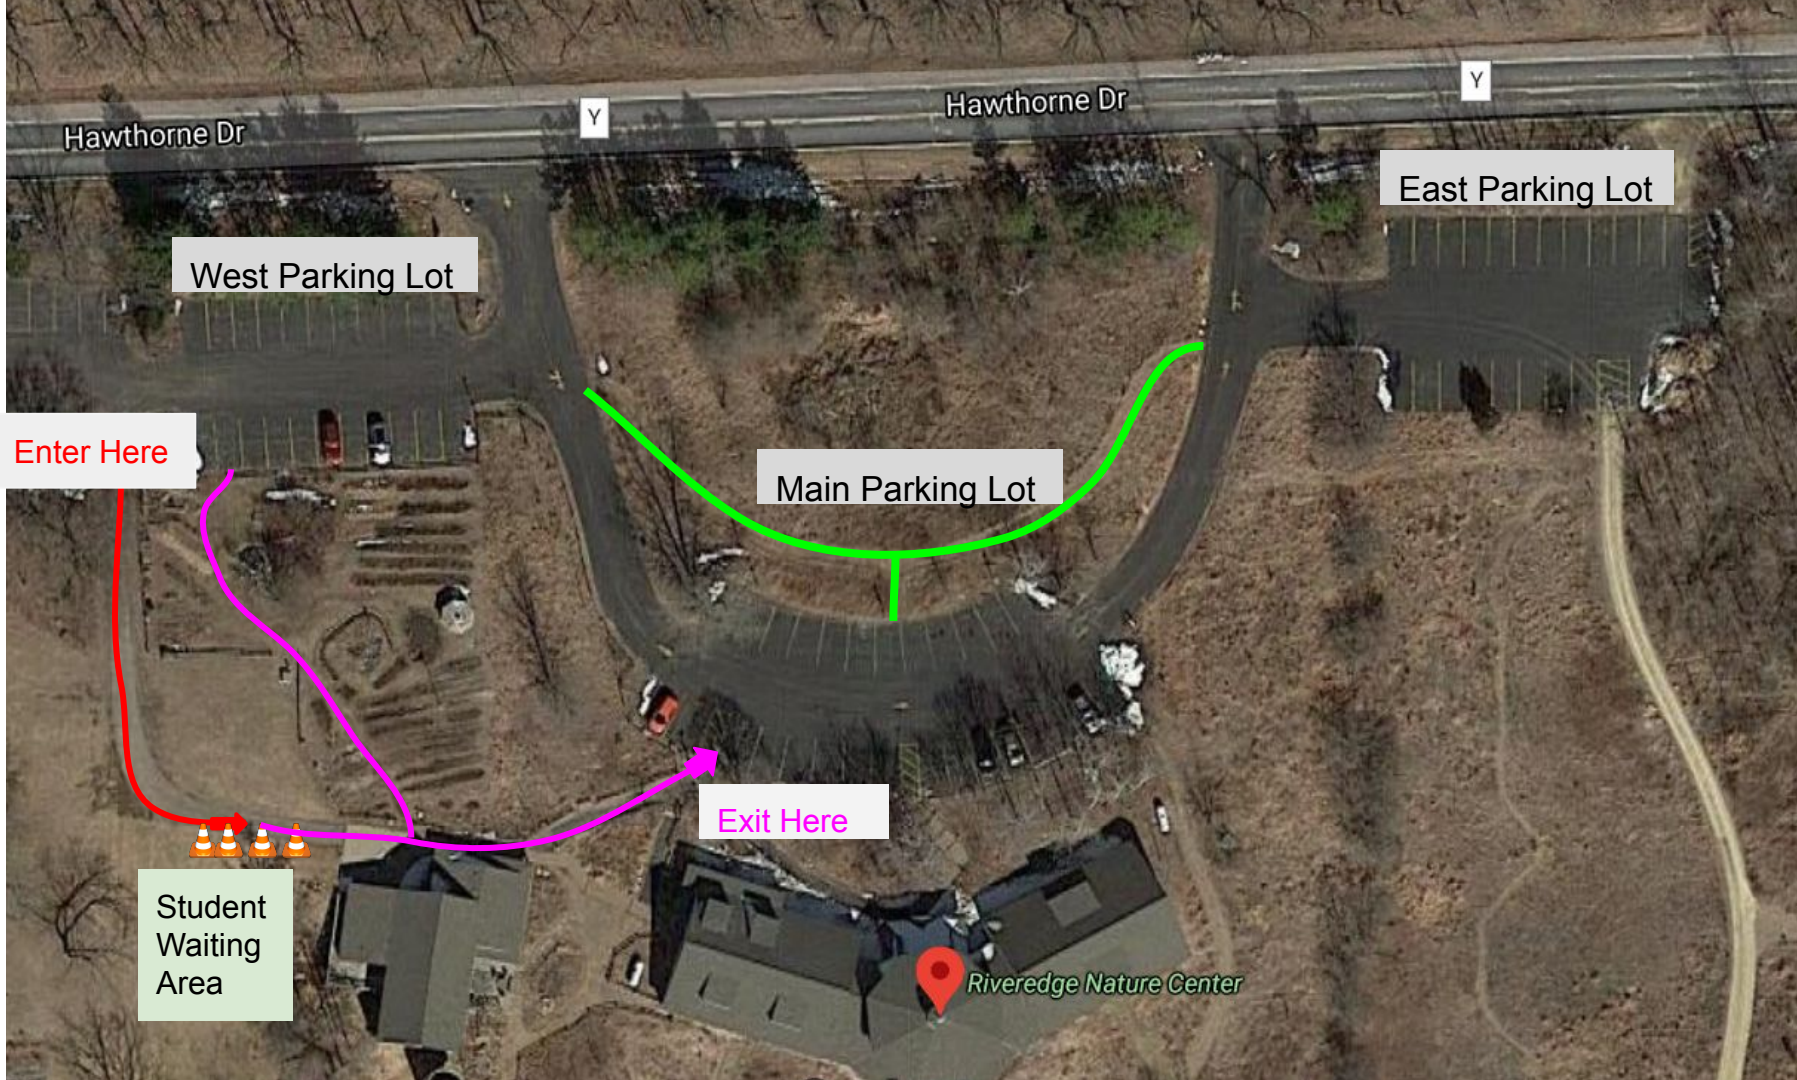

Hawthorne Dr

Y

Hawthorne Dr

Y

East Parking Lot

K and 1st grade students will wait along the trail in their designated class space.

2nd, 3rd, 4th, and 5th grade students will head towards the yurts and wait in their designated class space.

# Drop- Off Procedure

- Drivers will enter from Highway Y and proceed to the East Parking Lot
- Drivers will pull up to the drop-off area and a (staff member or parent volunteer) will assist in getting your child out of the car, drivers and all other non-school passengers DO NOT get out of the car
- Once a child has exited their vehicle, they will walk to and sit in their designated class area
- Drivers will exit at the East end of the East parking lot
- All drivers should follow along the right side of the parking lot, allowing for visitors and staff to enter and exit during this time

Hawthorne Dr

Hawthorne Dr

East Parking Lot

West Parking Lot

Enter Here

Main Parking Lot

Exit Here

Student  
Waiting  
Area

# Pick-Up Procedure

- Families will park in any of the open parking spots in the west, main, or east parking lots
  - If no parking spots are available when you arrive, please loop back through until there is an open spot
  - DO NOT park or sit on Hwy Y, double park, or block someone else in
- The person picking up will use the path beginning at the RNC maintenance building and wait at the designated cone locations or safely social distance in line on the path until a cone opens up
- All adults and children should use the designated paths through the parking lots when appropriate (marked on map with a green line)
- Once at a cone, a staff member will use radios to send the students you are picking up to your cone
- When drivers have all of the students they need, everyone will exit to the parking lots following the path in front of the barn
- When a cone opens up, a new person may fill that space
- Students will be distanced around the field in their designated classes for pick-up